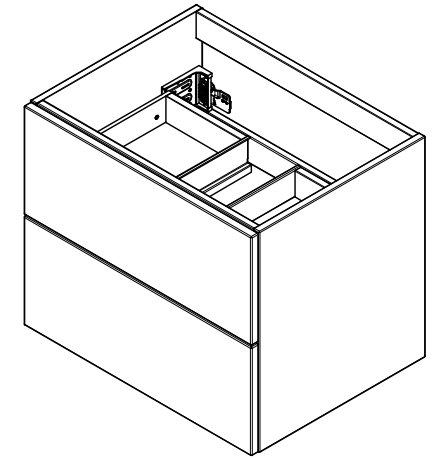

SOFT

SMOOTH

SHARP

FLOW

INSTALLATION/GENERAL DIMENSIONS

Core 60 70 80 100 120

3D VIEW:

Soft

Smooth

Flow

Sharp

○ = Water outlet

□ = Electric wire

CREATION DATE:
2025-03-28

INR

©INR Försäljning Sverige AB