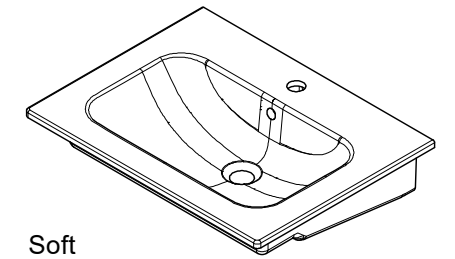

SOFT

SMOOTH

SHARP

FLOW

INSTALLATION/GENERAL DIMENSIONS

Core 60 70 80 100 120

3D VIEW:

Soft

Smooth

Flow

Sharp

○ = Water outlet

□ = Electric wire

CREATION DATE:
2025-03-28

INR

©INR Försäljning Sverige AB