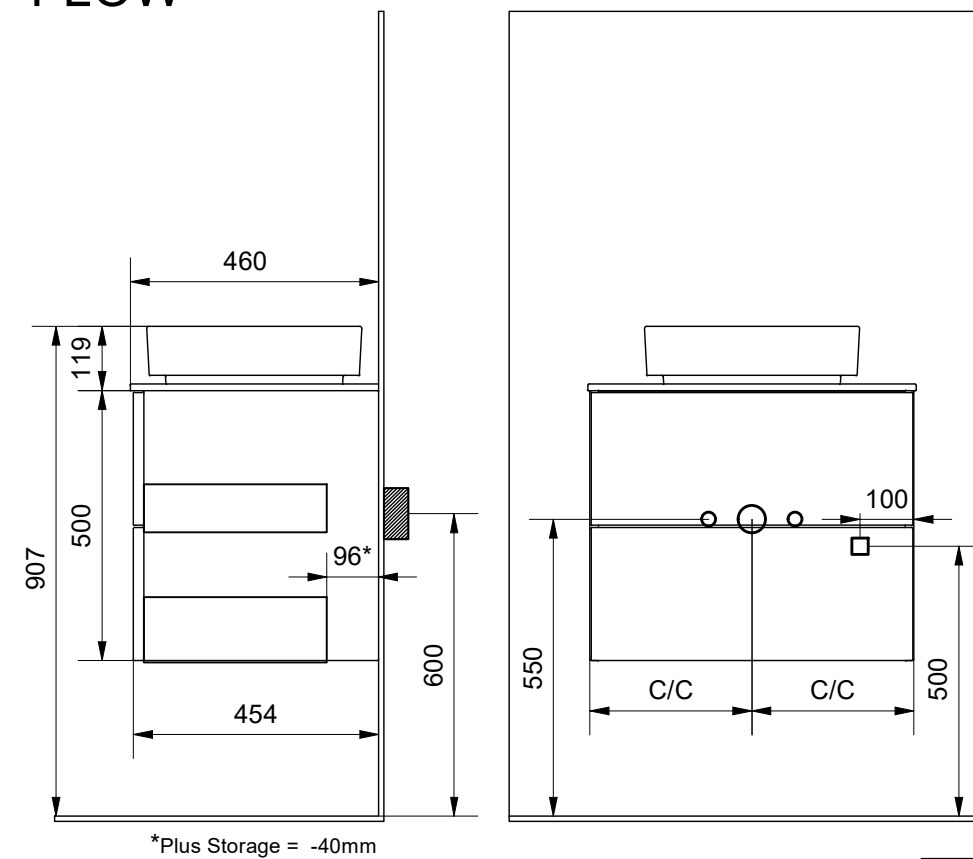

SOFT

SMOOTH

SHARP

FLOW

INSTALLATION/GENERAL DIMENSIONS

Core 60 70 80 100 120

3D VIEW:

Soft

Smooth

Flow

Sharp

○ = Water outlet

□ = Electric wire

CREATION DATE:
2025-03-28

INR

©INR Försäljning Sverige AB