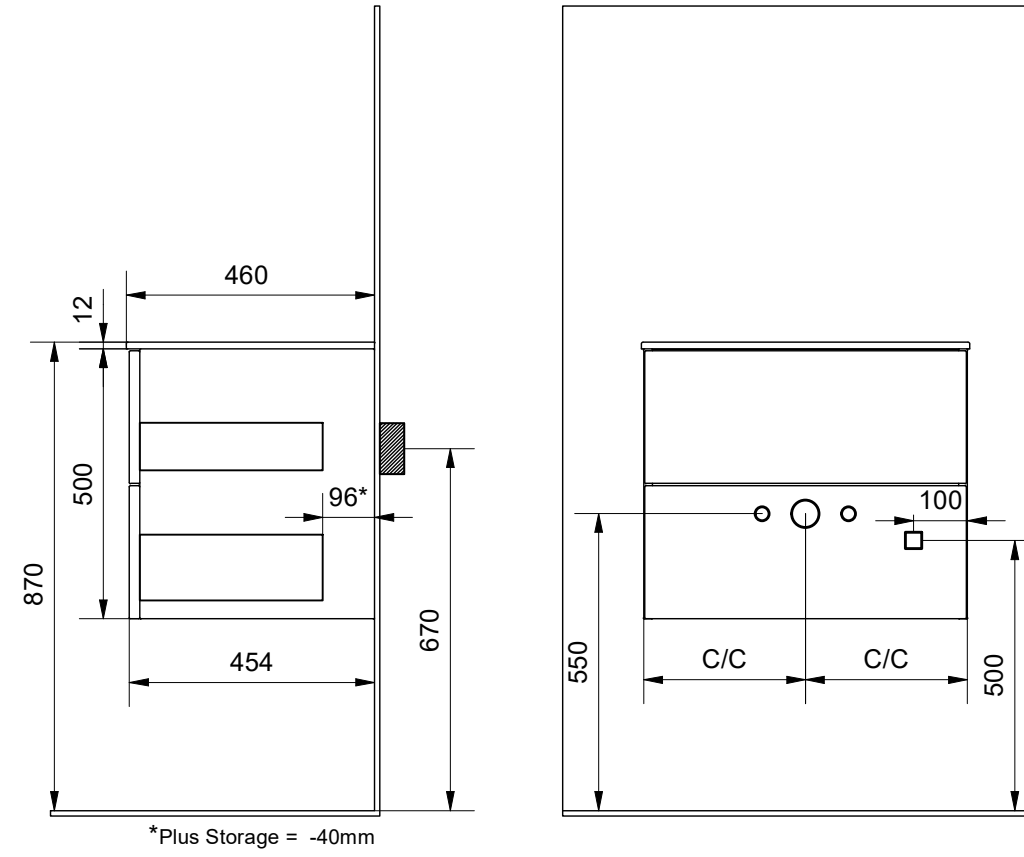

SOFT

SMOOTH

SHARP

FLOW

INSTALLATION/GENERAL DIMENSIONS

Core 60 70 80 100 120

3D VIEW:

Soft

Smooth

Flow

Sharp

○ = Water outlet

□ = Electric wire

CREATION DATE:
2025-03-28

INR

©INR Försäljning Sverige AB