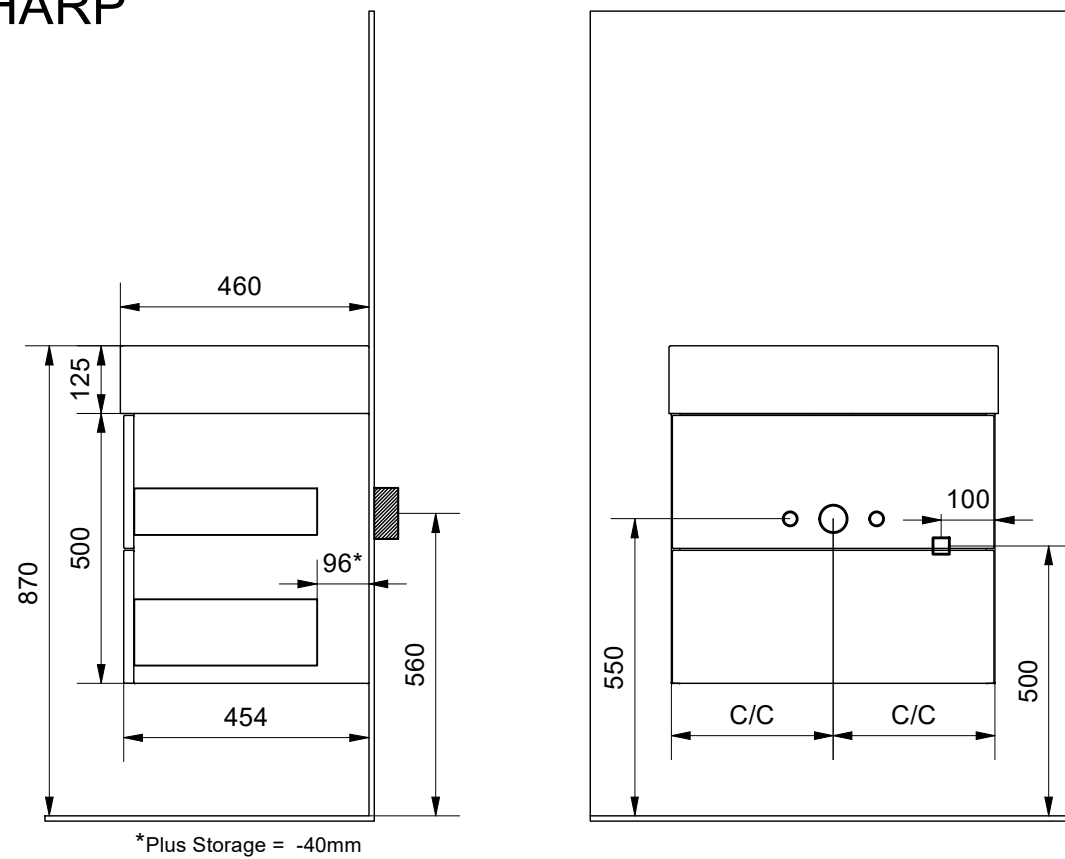

SOFT

SMOOTH

SHARP

FLOW

INSTALLATION/GENERAL DIMENSIONS

Core 60 70 80 100 120

3D VIEW:

Soft

Smooth

Flow

Sharp

○ = Water outlet

□ = Electric wire

CREATION DATE:
2025-03-28

INR

©INR Försäljning Sverige AB