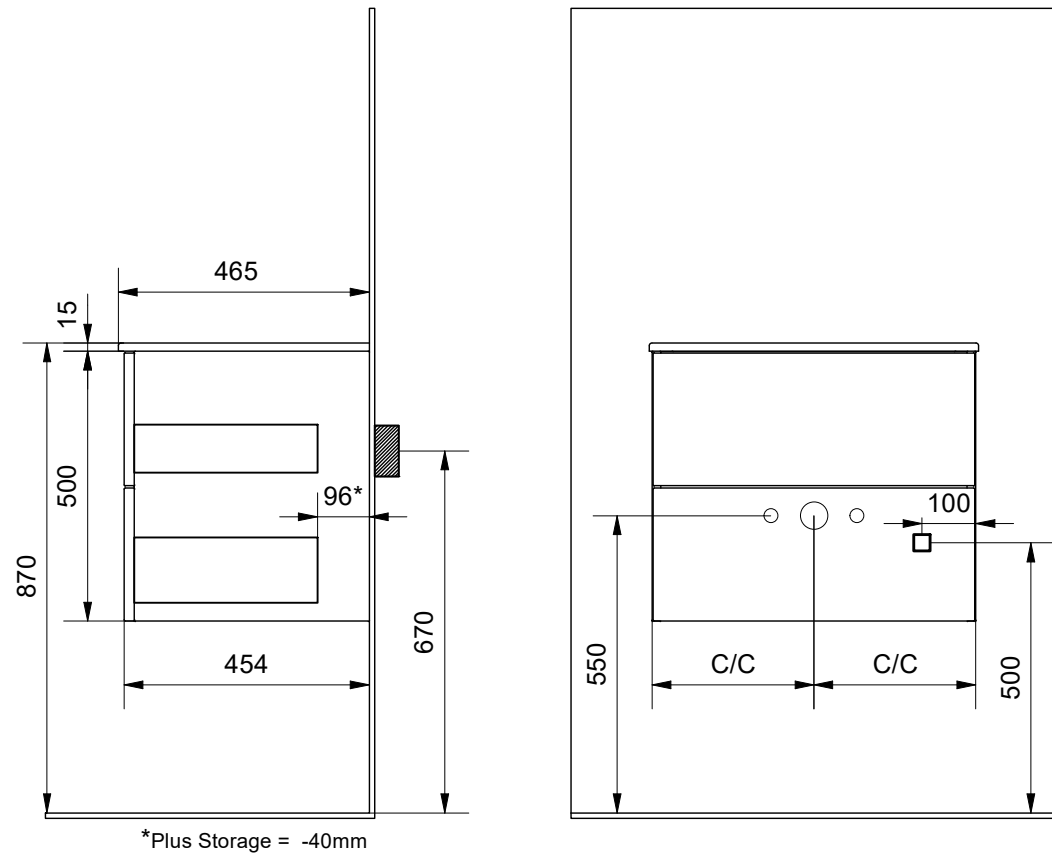

SOFT

SMOOTH

SHARP

FLOW

INSTALLATION/GENERAL DIMENSIONS

Core 60 70 80 100 120

3D VIEW:

Soft

Smooth

Flow

Sharp

○ = Water outlet

□ = Electric wire

CREATION DATE:
2025-03-28

INR

©INR Försäljning Sverige AB